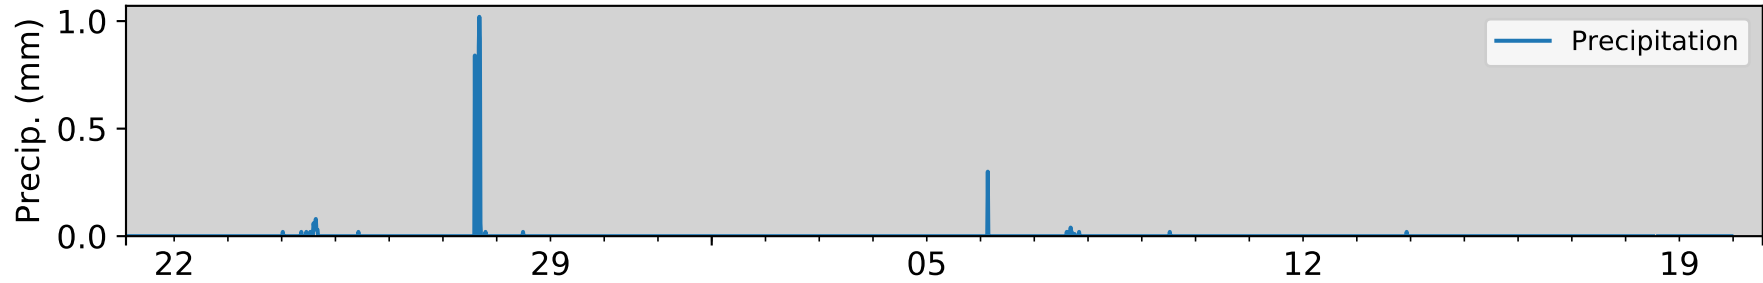

08473700 - Rio Grande Near San Benito, Texas And Ramirez, Tamaulipas

All Data are Provisional and Subject to Revision (Latest Data:2018-02-20 01:15:00 CST)

— Stage (Last value: 10.663 m) — Discharge (right) (Last value: 9.72 cms)