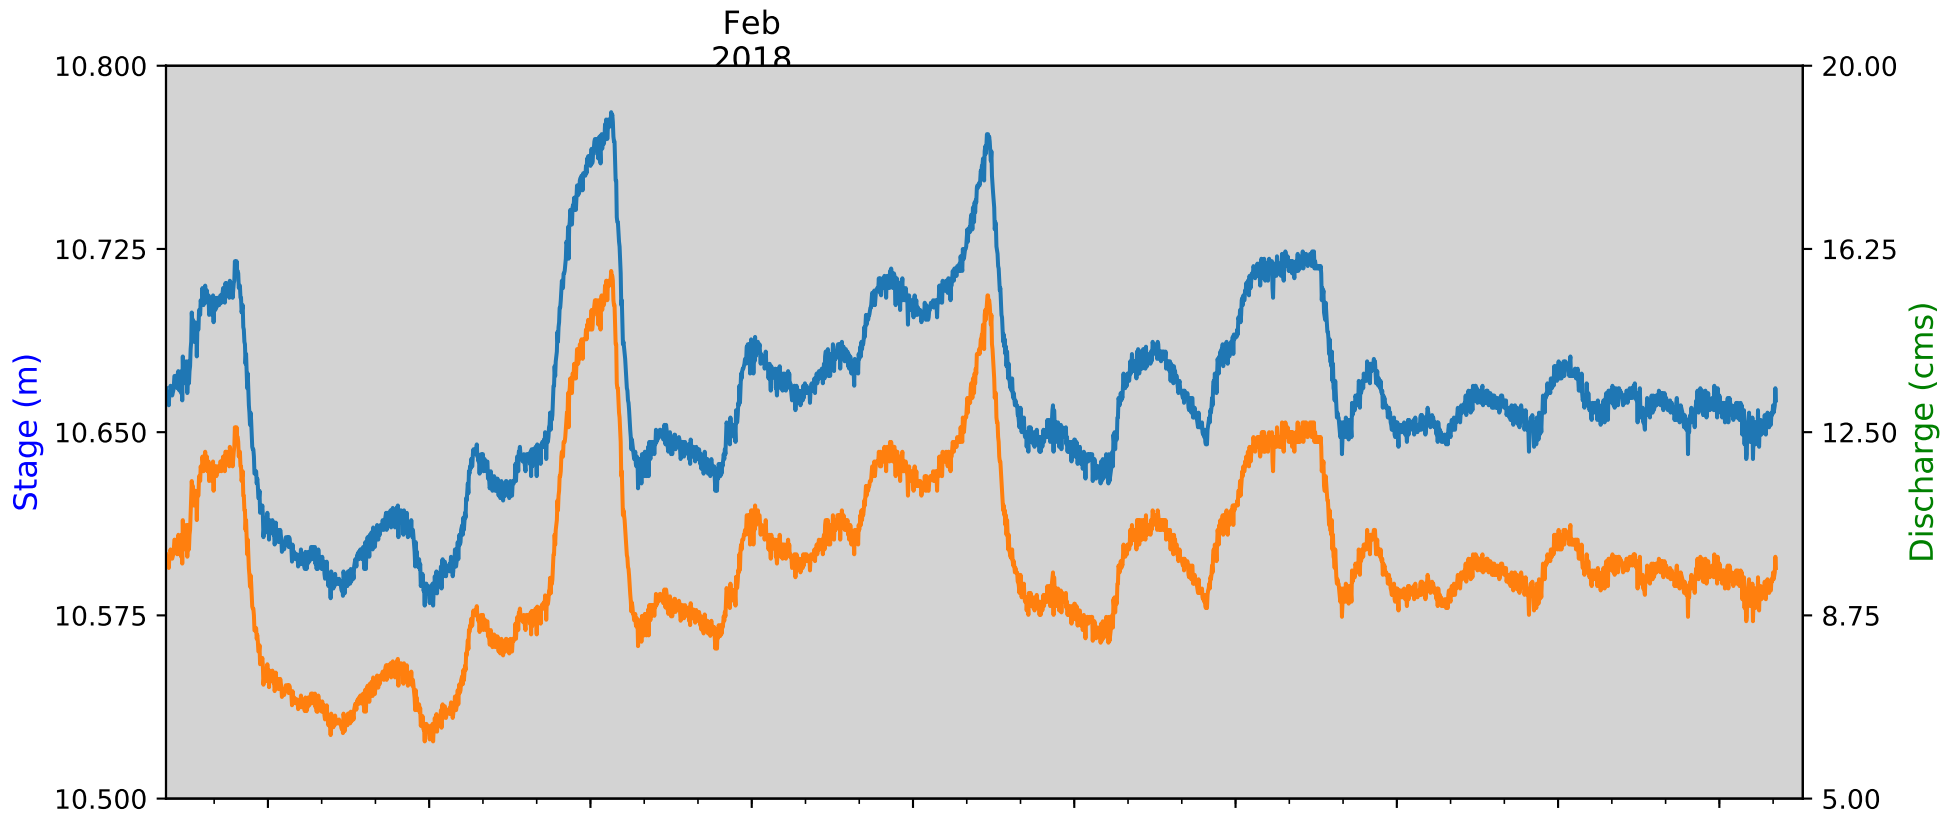

08473700 - Rio Grande Near San Benito, Texas And Ramirez, Tamaulipas

All Data are Provisional and Subject to Revision (Latest Data:2018-02-20 01:15:00 CST)

— Stage (Last value: 10.663 m) — Discharge (right) (Last value: 9.72 cms)