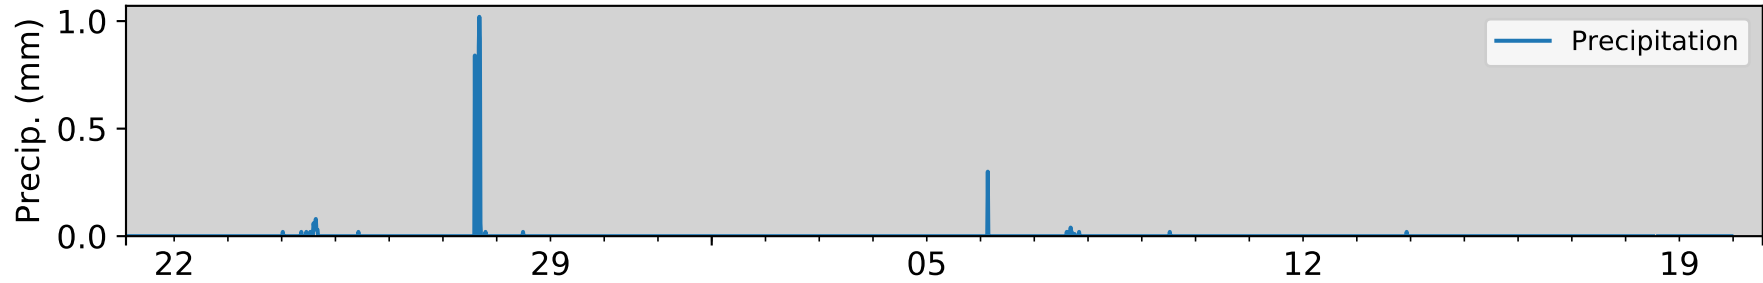

# 08473700 - Rio Grande Near San Benito, Texas And Ramirez, Tamaulipas

All Data are Provisional and Subject to Revision (Latest Data:2018-02-20 01:15:00 CST)

— Stage (Last value: 10.663 m) — Discharge (right) (Last value: 9.72 cms)