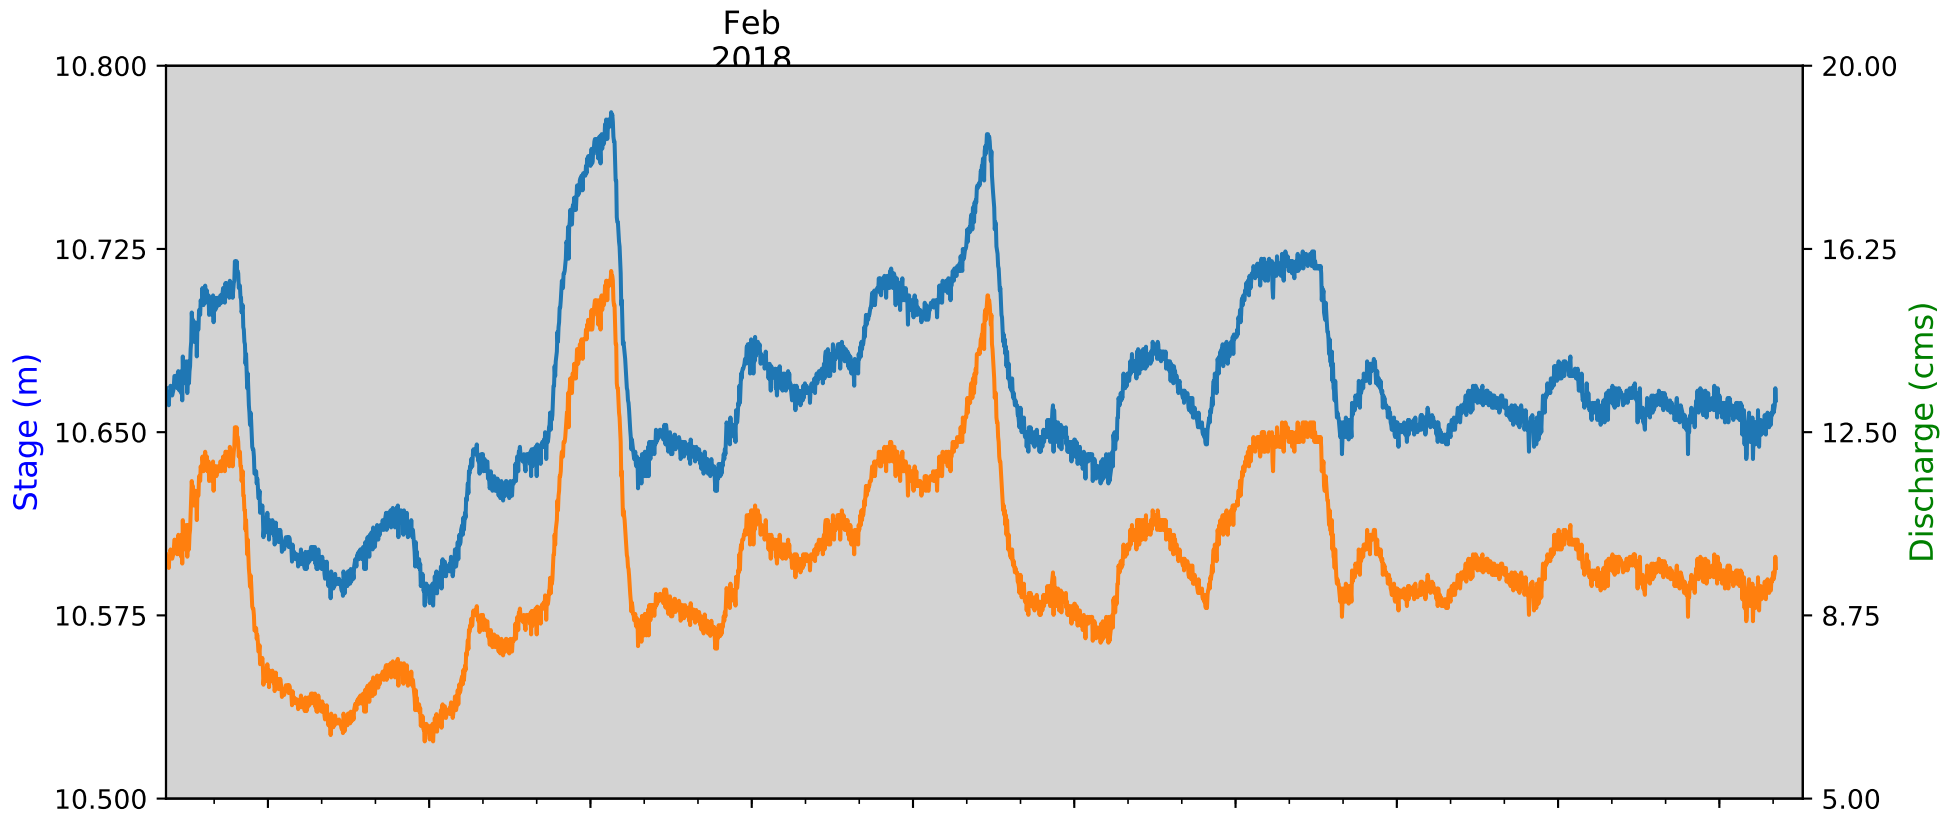

# 08473700 - Rio Grande Near San Benito, Texas And Ramirez, Tamaulipas

All Data are Provisional and Subject to Revision (Latest Data:2018-02-20 01:15:00 CST)

— Stage (Last value: 10.663 m) — Discharge (right) (Last value: 9.72 cms)