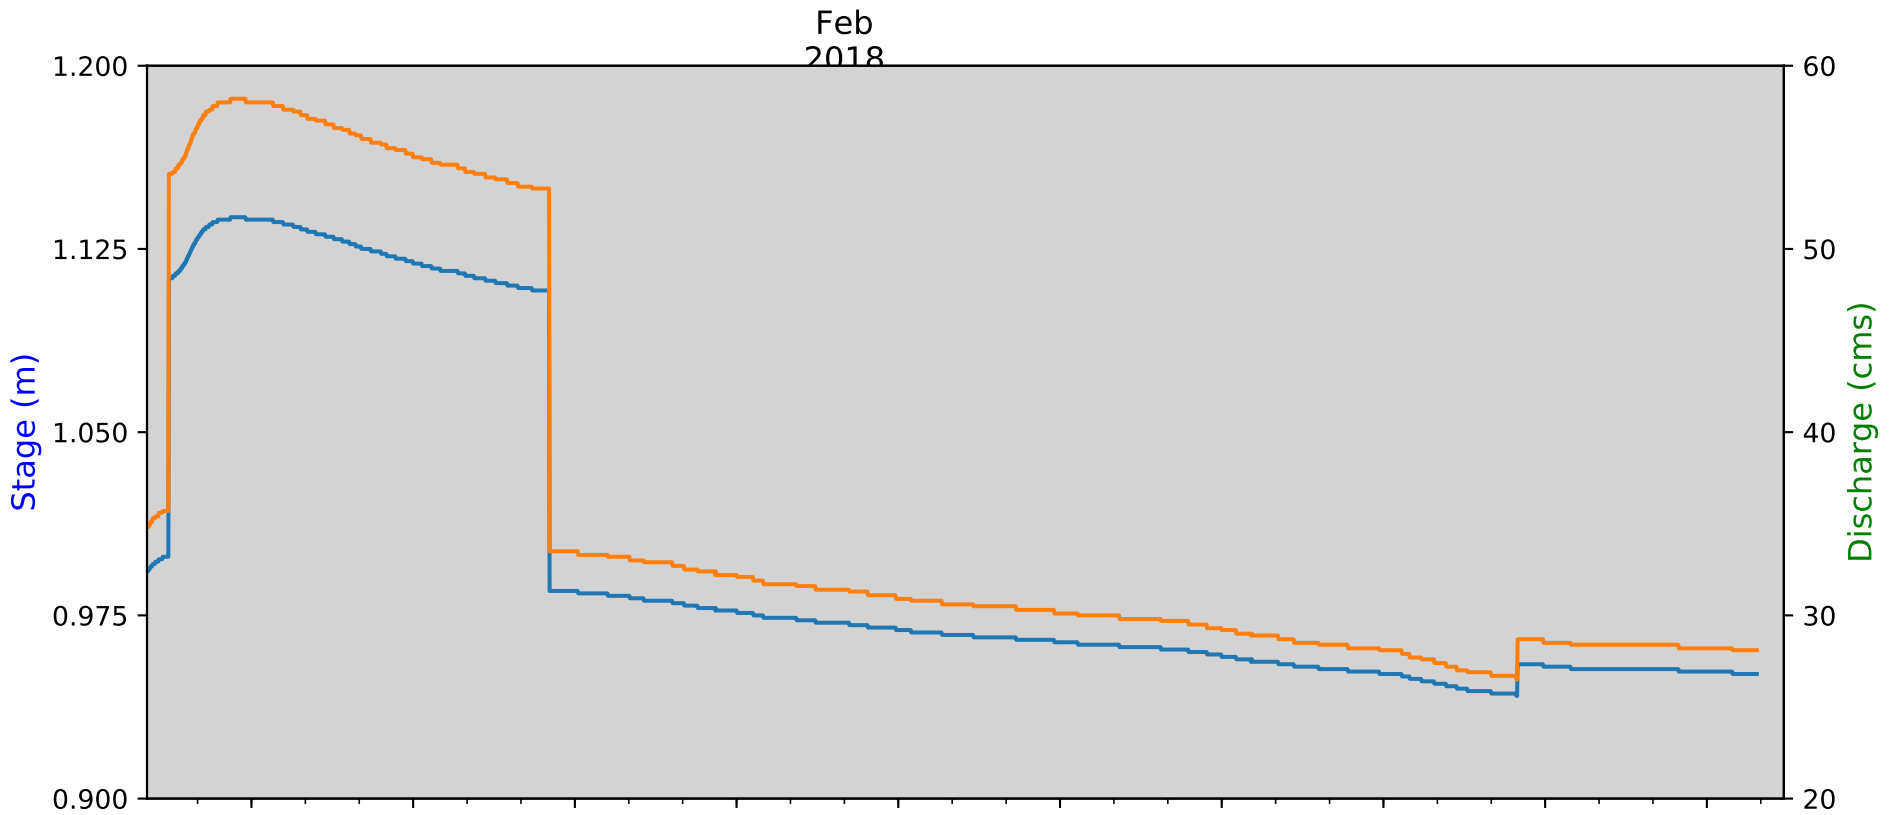

08458000 - Rio Grande At Piedras Negras, Coahuila And Eagle Pass, Texas

All Data are Provisional and Subject to Revision (Latest Data:2018-02-17 22:15:00 CST)

— Stage (Last value: 0.951 m) — Discharge (right) (Last value: 28.10 cms)