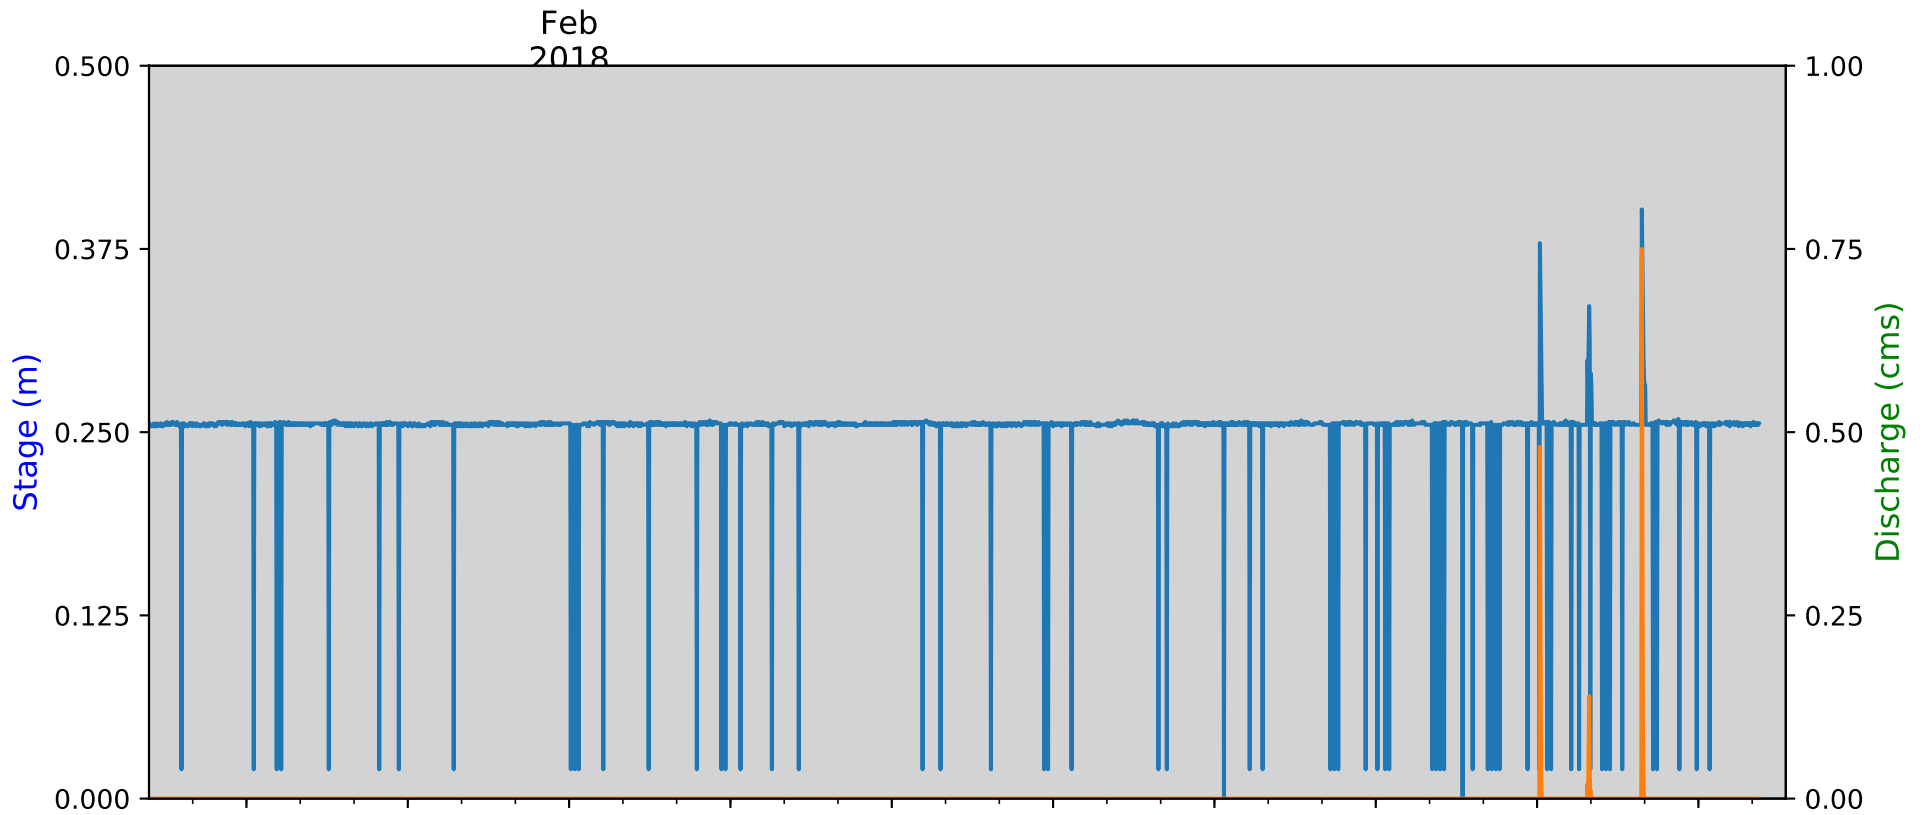

# 08449200 - Dry Devil's near Loma Alta

All Data are Provisional and Subject to Revision (Latest Data:2018-02-23 03:00:00 CST)

— Stage (Last value: 0.256 m) — Discharge (right) (Last value: 0.00 cms)