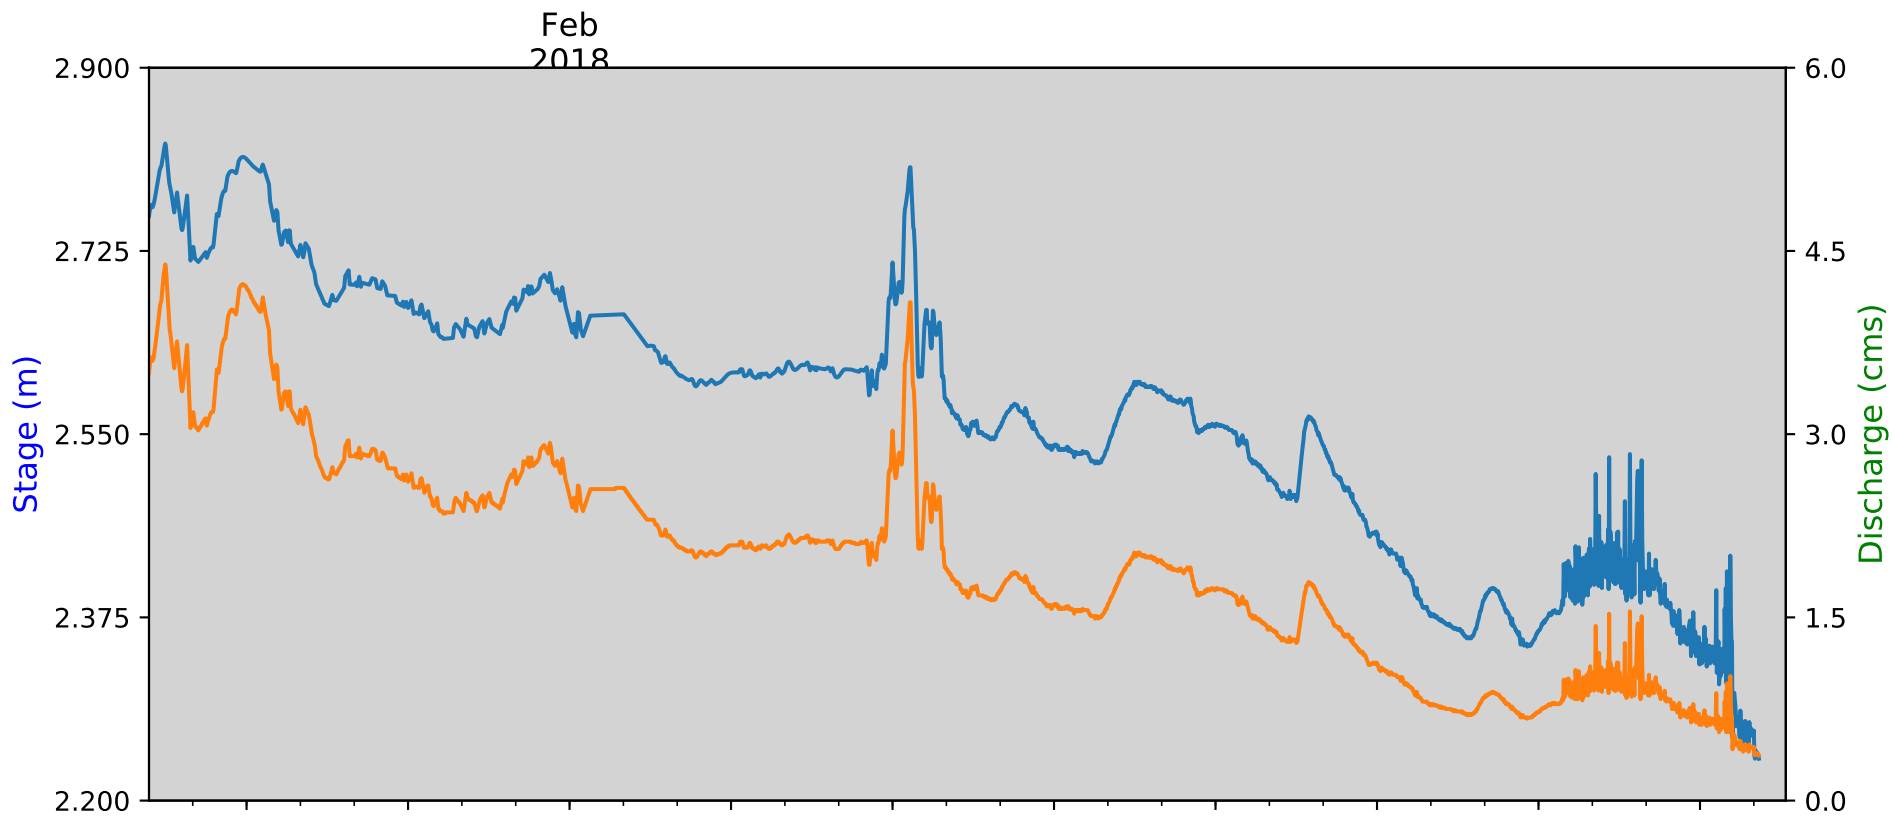

08370500 - Rio Grande At Fort Quitman, Texas Near Colonia Luis Leon, Chihuahua

All Data are Provisional and Subject to Revision (Latest Data:2018-02-23 02:15:00 MST)

— Stage (Last value: 2.24 m) — Discharge (right) (Last value: 0.37 cms)